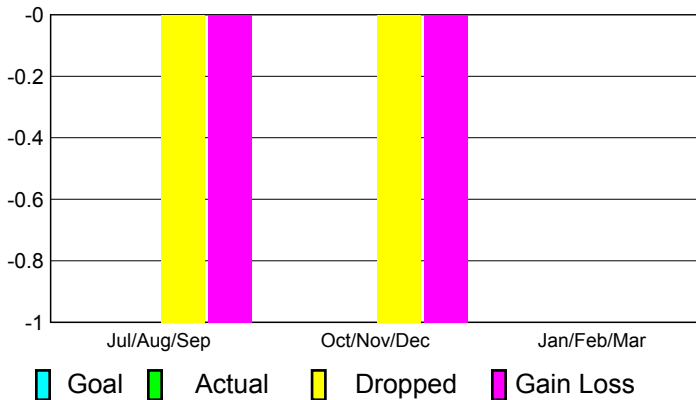

2010-2011 GMT Reports for District (or Undistricted) **District 27 C2**

GMT: **Gary W Fry**

Location: **WISCONSIN**

GMT CA: **1**

CLUBS

Club Results
2010-2011

Clubs
2009-2010

Month	New Club Goal	Actual New Clubs	Actual Dropped Clubs	Gain/Loss of Clubs	Gain/Loss of Clubs
Jul/Aug/Sep	0	0	-1	-1	0
Oct/Nov/Dec	0	0	-1	-1	0
Jan/Feb/Mar	0	0	0	0	0
Totals	0	0	-2	-2	0

Club Results 2010-2011

Goal, New, Dropped, Gain/Loss

Comparison of Club Gain/Loss

Current Year Compared to the Previous Year

YTD Status Quo Clubs 2010-2011

Status Quo Clubs Compared to Status Quo Members

MEMBERSHIP