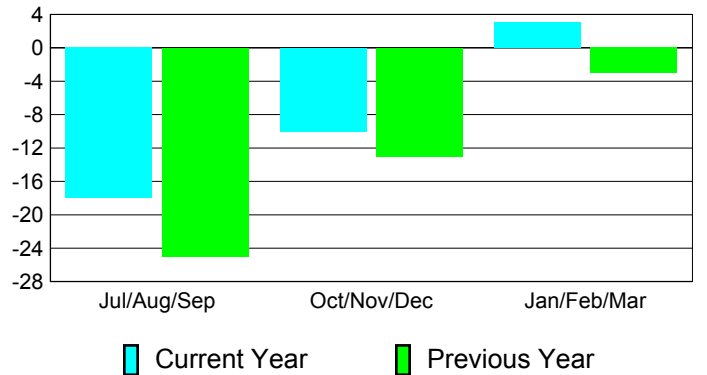

Membership Results
2010-2011

Membership
2009-2010

Month	Net Memb Goal	Actual New Memb	Actual Dropped Memb	Gain/Loss of Memb	Gain/Loss of Memb
Jul/Aug/Sep	-10	55	-73	-18	-25
Oct/Nov/Dec	15	28	-38	-10	-13
Jan/Feb/Mar	15	36	-33	3	-3
Totals	20	119	-144	-25	-41

Membership Results 2010-2011

Goal, New, Dropped, Gain/Loss

Comparison of Membership Gain/Loss

Current Year Compared to the Previous Year

Gender Comparison 2010-2011

Jul/Aug/Sep

Oct/Nov/Dec

Jan/Feb/Mar