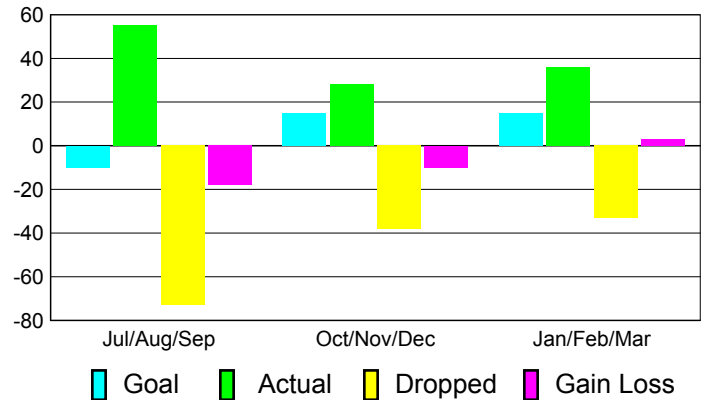

Membership Results 2010-2011

Goal, New, Dropped, Gain/Loss

Comparison of Membership Gain/Loss

Current Year Compared to the Previous Year